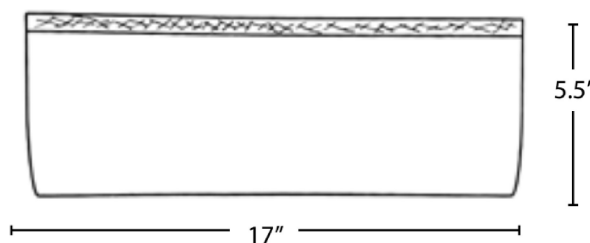

FAST FACTS

Material

Base: Spunbond Polypropylene
Coating: Polyethylene (100% LDPE)
Carbon strip

Seams

Heat sealed

Color

White

Other

Super non-skid
Anti-static

PACKAGING

Item #	Pairs	l x w x h (in)	Wt (lbs)
SCMSB-1-FAS	40 bundle	14 x 6.5 x 5	2
SCMSB600-FAS	600 case	21 x 15 x 26	31

DIMENSIONS

1-888-982-2668
orders@shoecovermagic.ca
shoecovermagic.ca